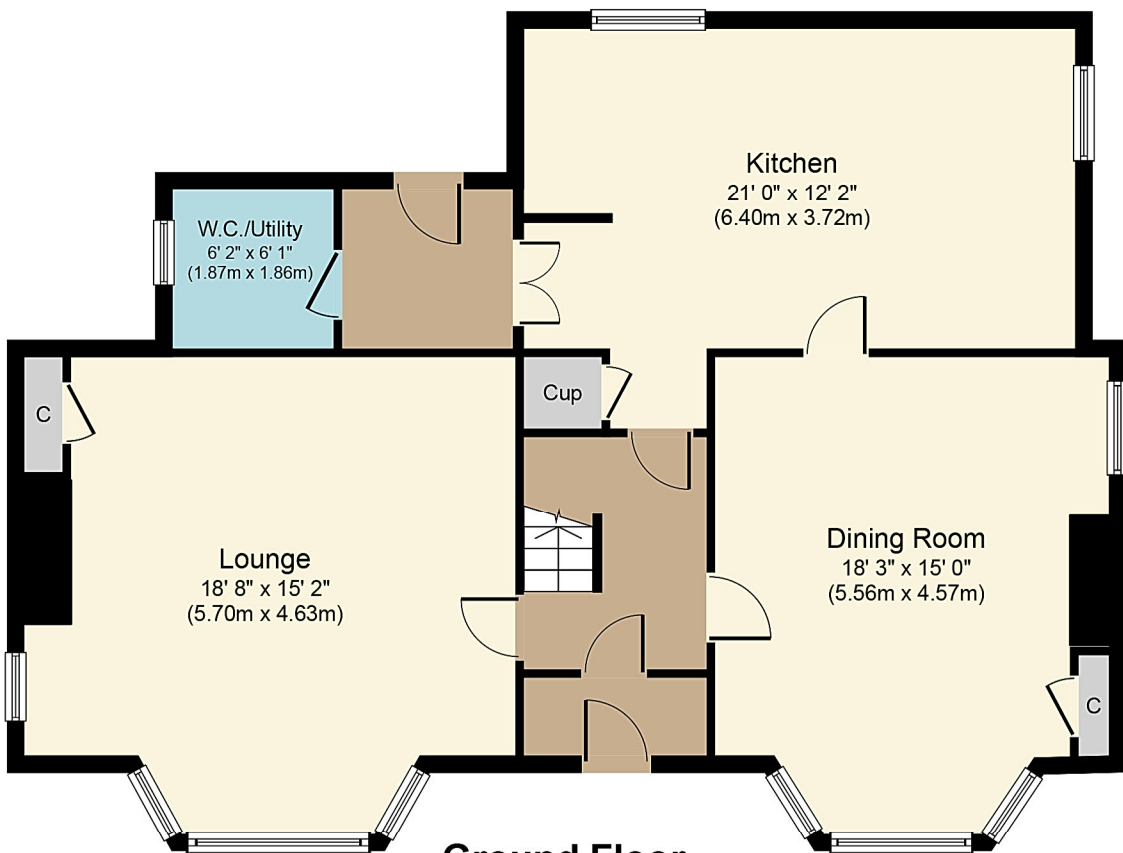

First Floor
Approximate Floor Area
926 sq. ft.
(86.0 sq. m.)

Ground Floor
Approximate Floor Area
1,023 sq. ft.
(95.0 sq. m.)

Whilst every attempt has been made to ensure the accuracy of the floor plan contained here, measurements of doors, windows, rooms and any other items are approximate and no responsibility is taken for any error, omission, or mis-statement. This plan is for illustrative purposes only and should be used as such by any prospective purchaser or tenant. The services, systems and appliances shown have not been tested and no guarantee as to their operability or efficiency can be given.